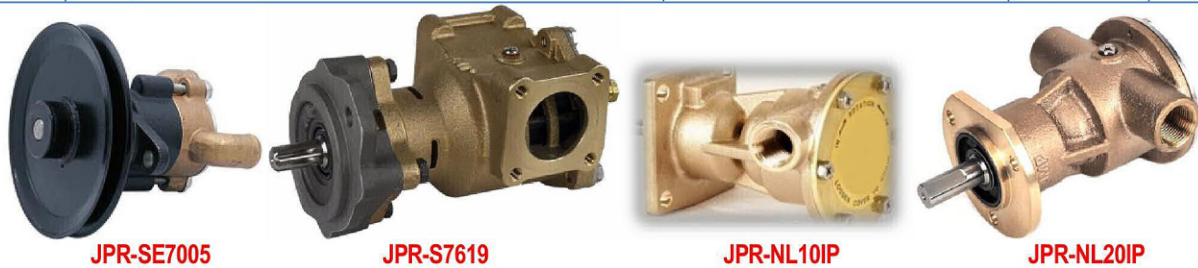

Kohler	Petrol 4 - 6.5 kW	344371, GM46936, G910P	JPR - SE7110P	€ 199
Kohler		G907	JPR - SE7107	€ 265
Kohler	Petrol 8 - 12.5 kW / 4 and 6 cyl. Ford	246489, 344089, 267373, GM46936, G907P	JPR - SE7107P	€ 199
Kohler	4 & 6 cyl.	267373, 246489, 344089, G906	JPR - SE7106	€ 254
Kohler	5E/7.3E -5ECD/7.3ECD - 4EF/6EF - 4EFC/6EFC	GM28487, G8001	JPR - SE7001	€ 152
Kohler	5EKD/4EFDK, 7.5EKD/6EFDK, 10EKD/8EFDK	GM63535, G8005	JPR - SE7005	€ 162
Kohler		GM29401, G909	JPR - SE7109	€ 265
Kohler	6EOD/4.5EFOD	Jabsco 29350-1001	JPR - PK10IH	€ 254
Kohler	Kohler - John Deere based		JPR - S7619	€ 626
Lugger	L844D	NL-25-12057	JPR - NL10IP	€ 310
Lugger	L944D	NL-25-11202	JPR - NL20IP	€ 320
Lugger	L1064D, L1066D	NL-25-19522	JPR - JD25UH	€ 366